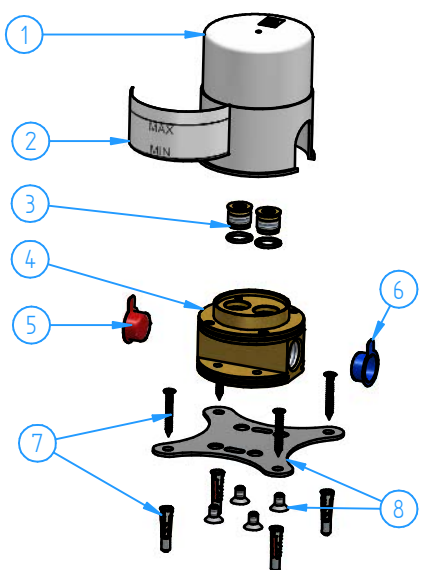

2	HBCB177-00	Concealed parts for floor-standing bathtub-washbasin mixer	1
1	CB178WEXT-00	External parts for CB178W	1
ID Nr	Code	Description	Pcs

16	CB177-005	Connector kit	1
15	CB177-19	O.ring 88.5x3x53	1
14	CB177-07	Flange	1
13	CB177-14	Screw M6x45	4
12	CB177-003	Base flange cover set	1
11	CB178W-001	Preassembled set for CB178WEXT	1
10	CB077-001	Handle	1
9	B077-28	Cover	1
8	BR005-05	Locknut	1
7	BR005-001	Ceramic cartridge ø35	1
6	CB077-02	O.ring 17.17x1.78	1
5	B077-37	Spout connector	1
4	B077-22	Anti-friction ring	1
3	B077-005	Washers set for B077 spout	1
2	B077-004	Spout	1
1	B077-001	Flow guide (Cache STD)	1
ID Nr	Code	Description	Pcs

8	HBCB177-002	Flange set	1
7	HBCB177-003	Fixing kit	1
6	HBCB105-20	Blu plug	1
5	HBCB105-21	Red plug	1
4	HBCB177-01	Distributor body	1
3	HBCB177-001	Plug set	1
2	HBCB177-06	Label	1
1	HBCB177-04	Plastic cover	1
ID Nr	Code	Description	Pcs

N°		REVIEW	Date	Sheet	1 of 3
Description				Scale	
Floor-mounted washbasin mixer				1:5	
				Material	
Code				Weight	
Date of issue				0 kg	
Chamfers not quoted				Finishing	
0.5x45°				SM LU CR	
Grinding Polishing GN				hotbath	
Without express authorization, the copying, distribution and utilization of this document as well as the communication to others is prohibited.					
Italian bathroomware					