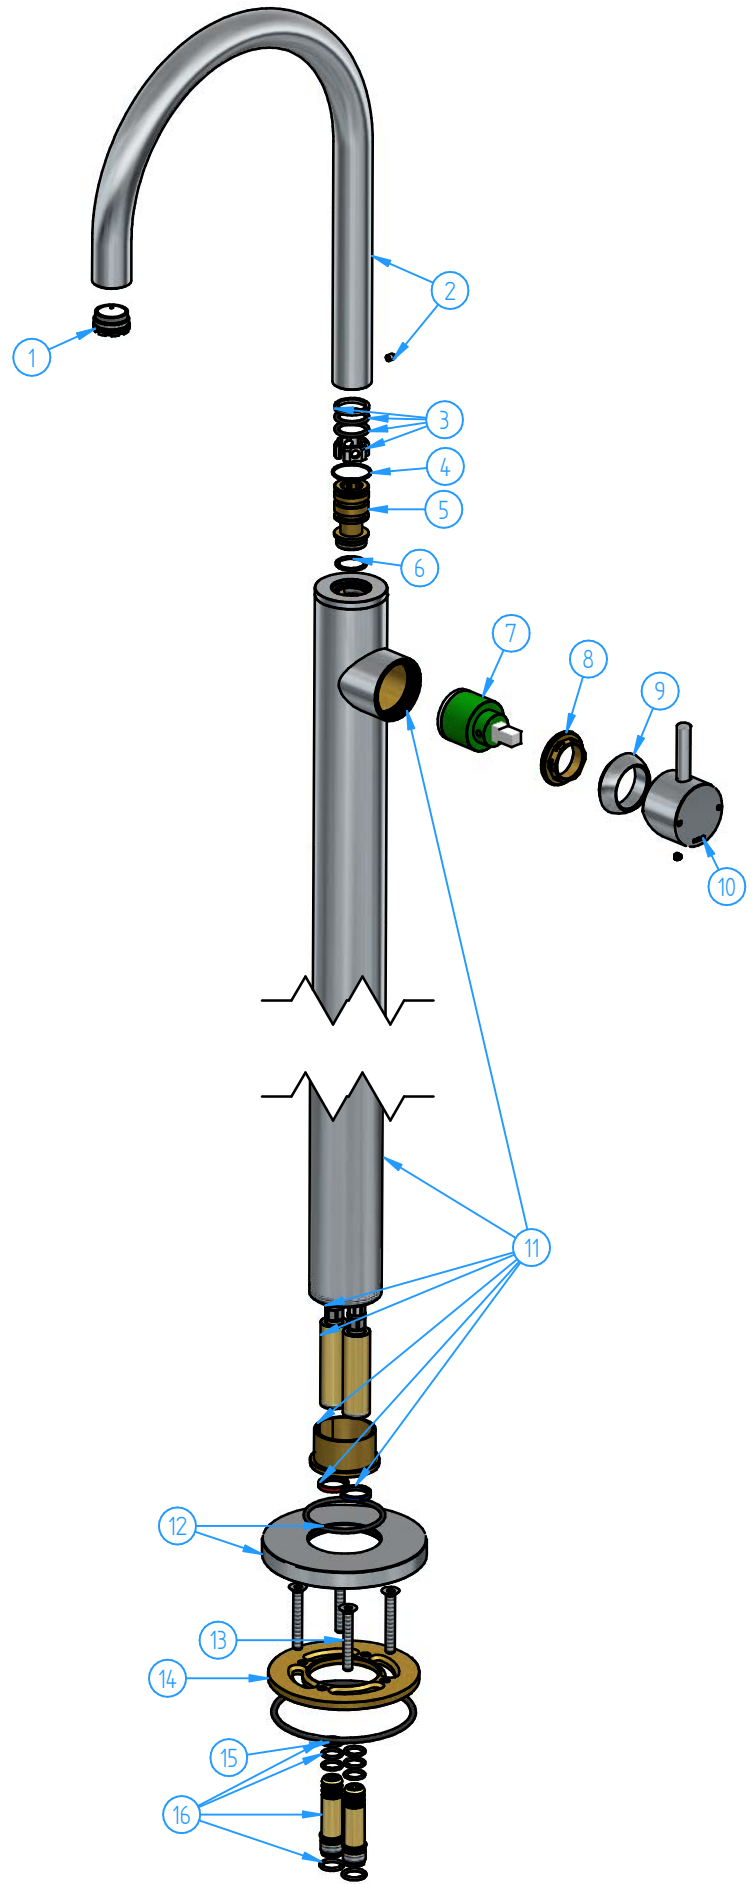

2	HBCB177-00	Concealed parts for floor-standing bathtub-washbasin mixer	1
1	CB178WEXT-00	External parts for CB178W	1
ID Nr	Code	Description	Pcs

16	CB177-005	Connector kit	1
15	CB177-19	O.ring 88.5x3x53	1
14	CB177-07	Flange	1
13	CB177-14	Screw M6x45	4
12	CB177-003	Base flange cover set	1
11	CB178W-001	Preassembled set for CB178WEXT	1
10	CB077-001	Handle	1
9	B077-28	Cover	1
8	BR005-05	Locknut	1
7	BR005-001	Ceramic cartridge ø35	1
6	CB077-02	O.ring 17.17x1.78	1
5	B077-37	Spout connector	1
4	B077-22	Anti-friction ring	1
3	B077-005	Washers set for B077 spout	1
2	B077-004	Spout	1
1	B077-001	Flow guide (Cache STD)	1
ID Nr	Code	Description	Pcs

8	HBCB177-002	Flange set	1
7	HBCB177-003	Fixing kit	1
6	HBCB105-20	Blu plug	1
5	HBCB105-21	Red plug	1
4	HBCB177-01	Distributor body	1
3	HBCB177-001	Plug set	1
2	HBCB177-06	Label	1
1	HBCB177-04	Plastic cover	1
ID Nr	Code	Description	Pcs

N°		REVIEW	Date	Sheet	1 of 3
Description				Scale	
Floor-mounted washbasin mixer				1:5	
				Material	
Code				Weight	
Date of issue				0 kg	
Chamfers not quoted				Finishing	
0.5x45°				SM LU CR	
Grinding Polishing GN				hotbath	
Without express authorization, the copying, distribution and utilization of this document as well as the communication to others is prohibited.					
Italian bathroomware					