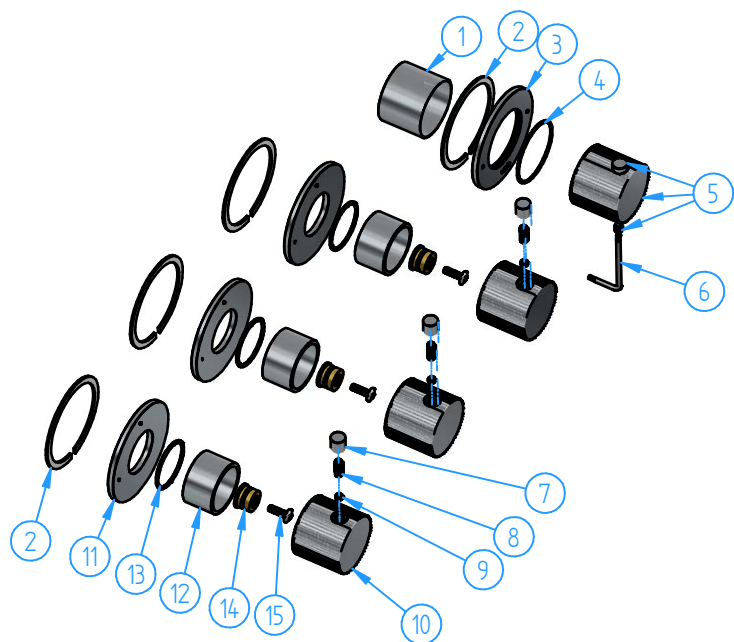

2	GY7070REXT-00	External parts for GY7070R	1
1	HBCB7070-00	Concealed set for CB7070-AR7070-GY7070	1
ID Number	Code	Description	Pcs

15	CB0768-10	Screw	3
14	CB0768-11	Adaptor	3
13	CB7068-06	O.ring 31.47x1.78	3
12	CB7068-07	Locking nut for wall flange	3
11	CB7068-02	Wall flange	3
10	GY7068-01	Handle body R (for stop valve and diverter)	3
9	CB7068-03	Dowel M5x5	3
8	CB7068-05	Dowel M5x14	3
7	CB7068-04	Handle pin	3
6	CB7068-08	Allen wrench 2,5 mm	1
5	GY7001-001	Thermostatic handle set (Row)	1
4	CB7001-03	O.ring 40x2	1
3	CB7001-01	Wall flange	1
2	CB7068-09	Washer for flange	4
1	CB7001-02	Cover	1
ID Number	Code	Description	Pcs

7	HBCB7070-01	Wall gasket	1
6	HBCB7001-01	Stop ring	1
5	HBCB7001-02	O.ring 34.65x1.78	1
4	HBCB7001-001	Thermostatic cartridge (with stop valves and filters)	1
3	HBCB7068-002	Extension for headwork	3
2	HBCB7068-003	Ceramic headwork	3
1	HBCB7070-002	Preassembled set for HBCB7070	1
ID Number	Code	Description	Pcs

		Sheet 1 of 3	
01	New concealed box	Date	Scale 1:5
N°	REVIEW		
Description			Material
Concealed thermostatic shower mixer, with 3 stop valves			Weight
			0 kg
Code	Date of issue	Chamfers not quoted	
GY7070R-00	23/06/2025	0.5x45°	
<small>This drawing is property reserved of Hotbath Srl. Without express authorization, the copying, distribution and utilization of this document as well as the communication to others is prohibited.</small>			 hotbath italian bathroomware