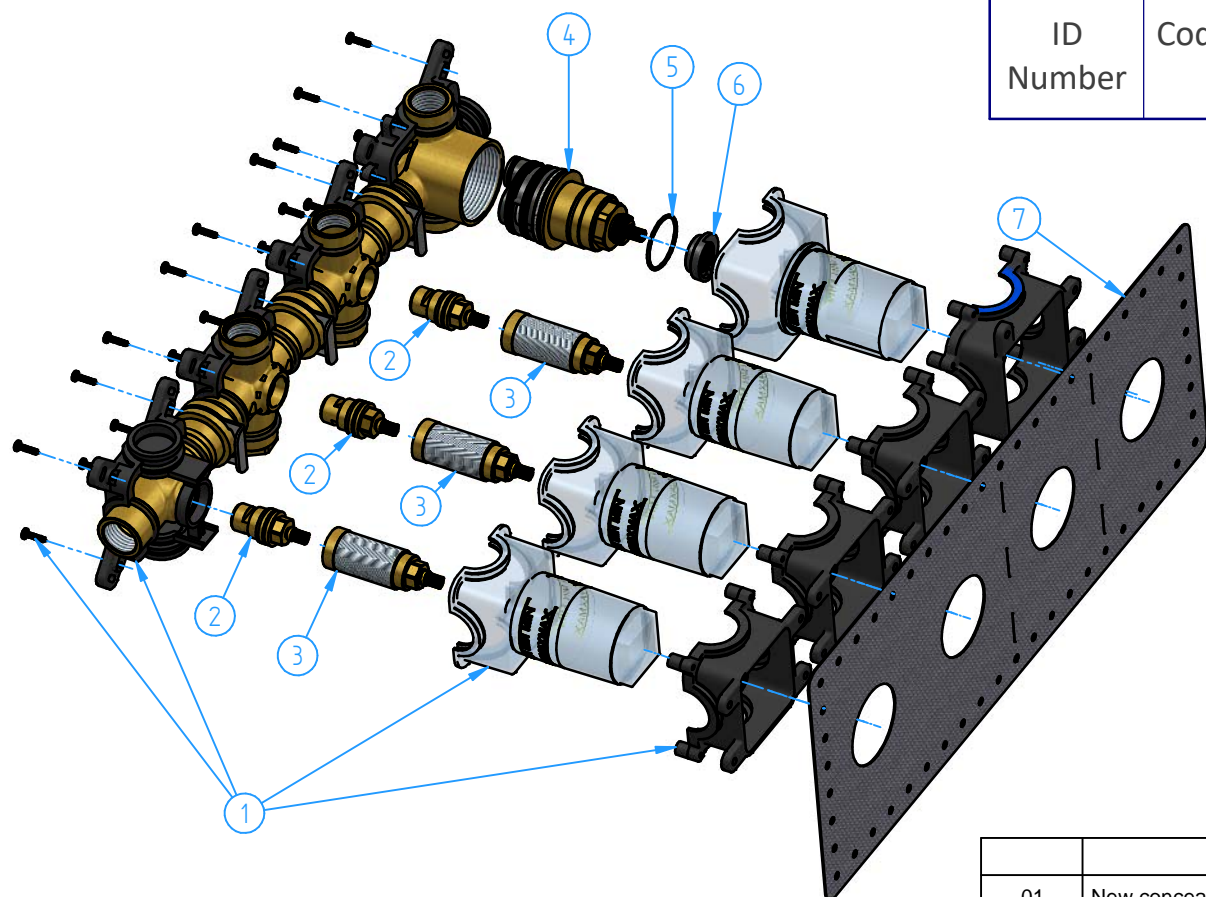

2	GY7070REXT-00	External parts for GY7070R	1
1	HBCB7070-00	Concealed set for CB7070-AR7070-GY7070	1
ID Number	Code	Description	Pcs

15	CB0768-10	Screw	3
14	CB0768-11	Adaptor	3
13	CB7068-06	O.ring 31.47x1.78	3
12	CB7068-07	Locking nut for wall flange	3
11	CB7068-02	Wall flange	3
10	GY7068-01	Handle body R (for stop valve and diverter)	3
9	CB7068-03	Dowel M5x5	3
8	CB7068-05	Dowel M5x14	3
7	CB7068-04	Handle pin	3
6	CB7068-08	Allen wrench 2,5 mm	1
5	GY7001-001	Thermostatic handle set (Row)	1
4	CB7001-03	O.ring 40x2	1
3	CB7001-01	Wall flange	1
2	CB7068-09	Washer for flange	4
1	CB7001-02	Cover	1
ID Number	Code	Description	Pcs

7	HBCB7070-01	Wall gasket	1
6	HBCB7001-01	Stop ring	1
5	HBCB7001-02	O.ring 34.65x1.78	1
4	HBCB7001-001	Thermostatic cartridge (with stop valves and filters)	1
3	HBCB7068-002	Extension for headwork	3
2	HBCB7068-003	Ceramic headwork	3
1	HBCB7070-002	Preassembled set for HBCB7070	1
ID Number	Code	Description	Pcs

		Sheet 1 of 3	
01	New concealed box	Date	Scale 1:5
N°	REVIEW		
Description			Material
Concealed thermostatic shower mixer, with 3 stop valves			Weight
			0 kg
Code	Date of issue	Chamfers not quoted	
GY7070R-00	23/06/2025	0.5x45°	
<small>This drawing is property reserved of Hotbath Srl. Without express authorization, the copying, distribution and utilization of this document as well as the communication to others is prohibited.</small>			 hotbath italian bathroomware