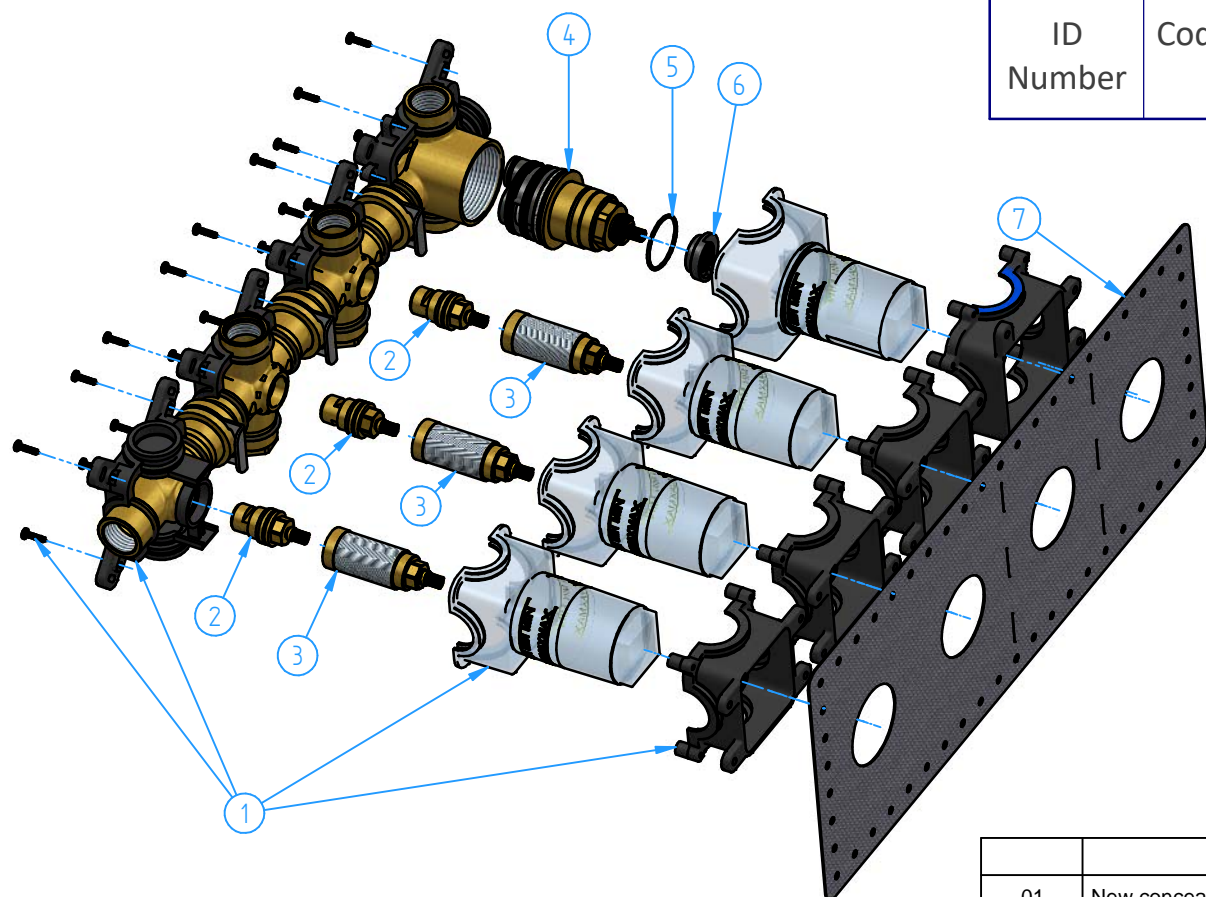

2	GY7070DEXT-00	External parts for GY7070D	1
1	HBCB7070-00	Concealed set for CB7070-AR7070-GY7070	1
ID Number	Code	Description	Pcs

15	CB0768-10	Screw	3
14	CB0768-11	Adaptor	3
13	CB7068-06	O.ring 31.47x1.78	3
12	CB7068-07	Locking nut for wall flange	3
11	CB7068-02	Wall flange	3
10	GY7068-02	Handle body D (for stop valve and diverter)	3
9	CB7068-03	Dowel M5x5	3
8	CB7068-05	Dowel M5x14	3
7	CB7068-04	Handle pin	3
6	CB7068-08	Allen wrench 2,5 mm	1
5	GY7001-002	Thermostatic handle set (Diamond)	1
4	CB7001-03	O.ring 40x2	1
3	CB7001-01	Wall flange	1
2	CB7068-09	Washer for flange	4
1	CB7001-02	Cover	1
ID Number	Code	Description	Pcs

7	HBCB7070-01	Wall gasket	1
6	HBCB7001-01	Stop ring	1
5	HBCB7001-02	O.ring 34.65x1.78	1
4	HBCB7001-001	Thermostatic cartridge (with stop valves and filters)	1
3	HBCB7068-002	Extension for headwork	3
2	HBCB7068-003	Ceramic headwork	3
1	HBCB7070-002	Preassembled set for HBCB7070	1
ID Number	Code	Description	Pcs

		Sheet 1 of 3	
01	New concealed box	Date	Scale 1:5
N°	REVIEW		
Description			Material
Concealed thermostatic shower mixer, with 3 stop valves			Weight
			0 kg
Code	Date of issue	Chamfers not quoted	
GY7070D-00	23/06/2025	0.5x45°	
<small>This drawing is property reserved of Hotbath Srl. Without express authorization, the copying, distribution and utilization of this document as well as the communication to others is prohibited.</small>			 hotbath Italian bathroomware