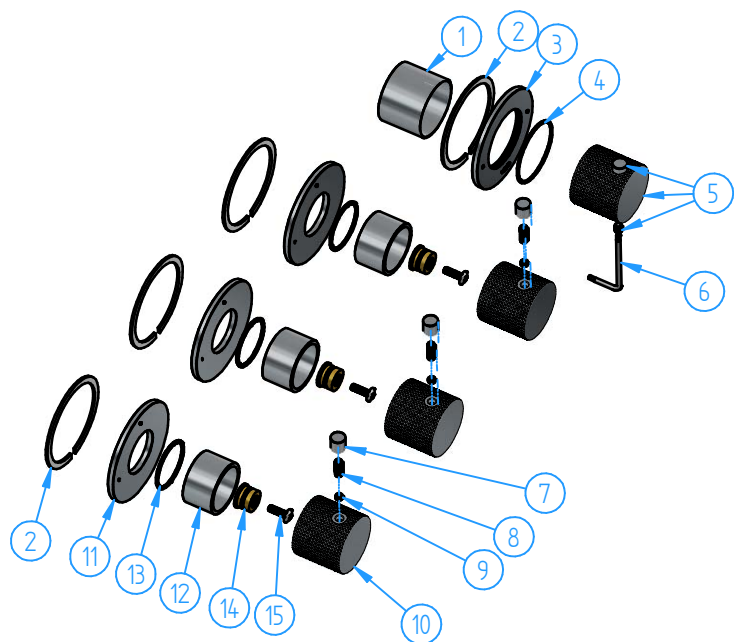

2	GY7070DEXT-00	External parts for GY7070D	1
1	HBCB7070-00	Concealed set for CB7070-AR7070-GY7070	1
ID Number	Code	Description	Pcs

15	CB0768-10	Screw	3
14	CB0768-11	Adaptor	3
13	CB7068-06	O.ring 31.47x1.78	3
12	CB7068-07	Locking nut for wall flange	3
11	CB7068-02	Wall flange	3
10	GY7068-02	Handle body D (for stop valve and diverter)	3
9	CB7068-03	Dowel M5x5	3
8	CB7068-05	Dowel M5x14	3
7	CB7068-04	Handle pin	3
6	CB7068-08	Allen wrench 2,5 mm	1
5	GY7001-002	Thermostatic handle set (Diamond)	1
4	CB7001-03	O.ring 40x2	1
3	CB7001-01	Wall flange	1
2	CB7068-09	Washer for flange	4
1	CB7001-02	Cover	1
ID Number	Code	Description	Pcs

7	HBCB7070-01	Wall gasket	1
6	HBCB7001-01	Stop ring	1
5	HBCB7001-02	O.ring 34.65x1.78	1
4	HBCB7001-001	Thermostatic cartridge (with stop valves and filters)	1
3	HBCB7068-002	Extension for headwork	3
2	HBCB7068-003	Ceramic headwork	3
1	HBCB7070-002	Preassembled set for HBCB7070	1
ID Number	Code	Description	Pcs

		Sheet 1 of 3	
01	New concealed box	Date	Scale 1:5
N°	REVIEW		
Description			Material
Concealed thermostatic shower mixer, with 3 stop valves			Weight
			0 kg
Code	Date of issue	Chamfers not quoted	
GY7070D-00	23/06/2025	0.5x45°	
<small>This drawing is property reserved of Hotbath Srl. Without express authorization, the copying, distribution and utilization of this document as well as the communication to others is prohibited.</small>			 hotbath Italian bathroomware