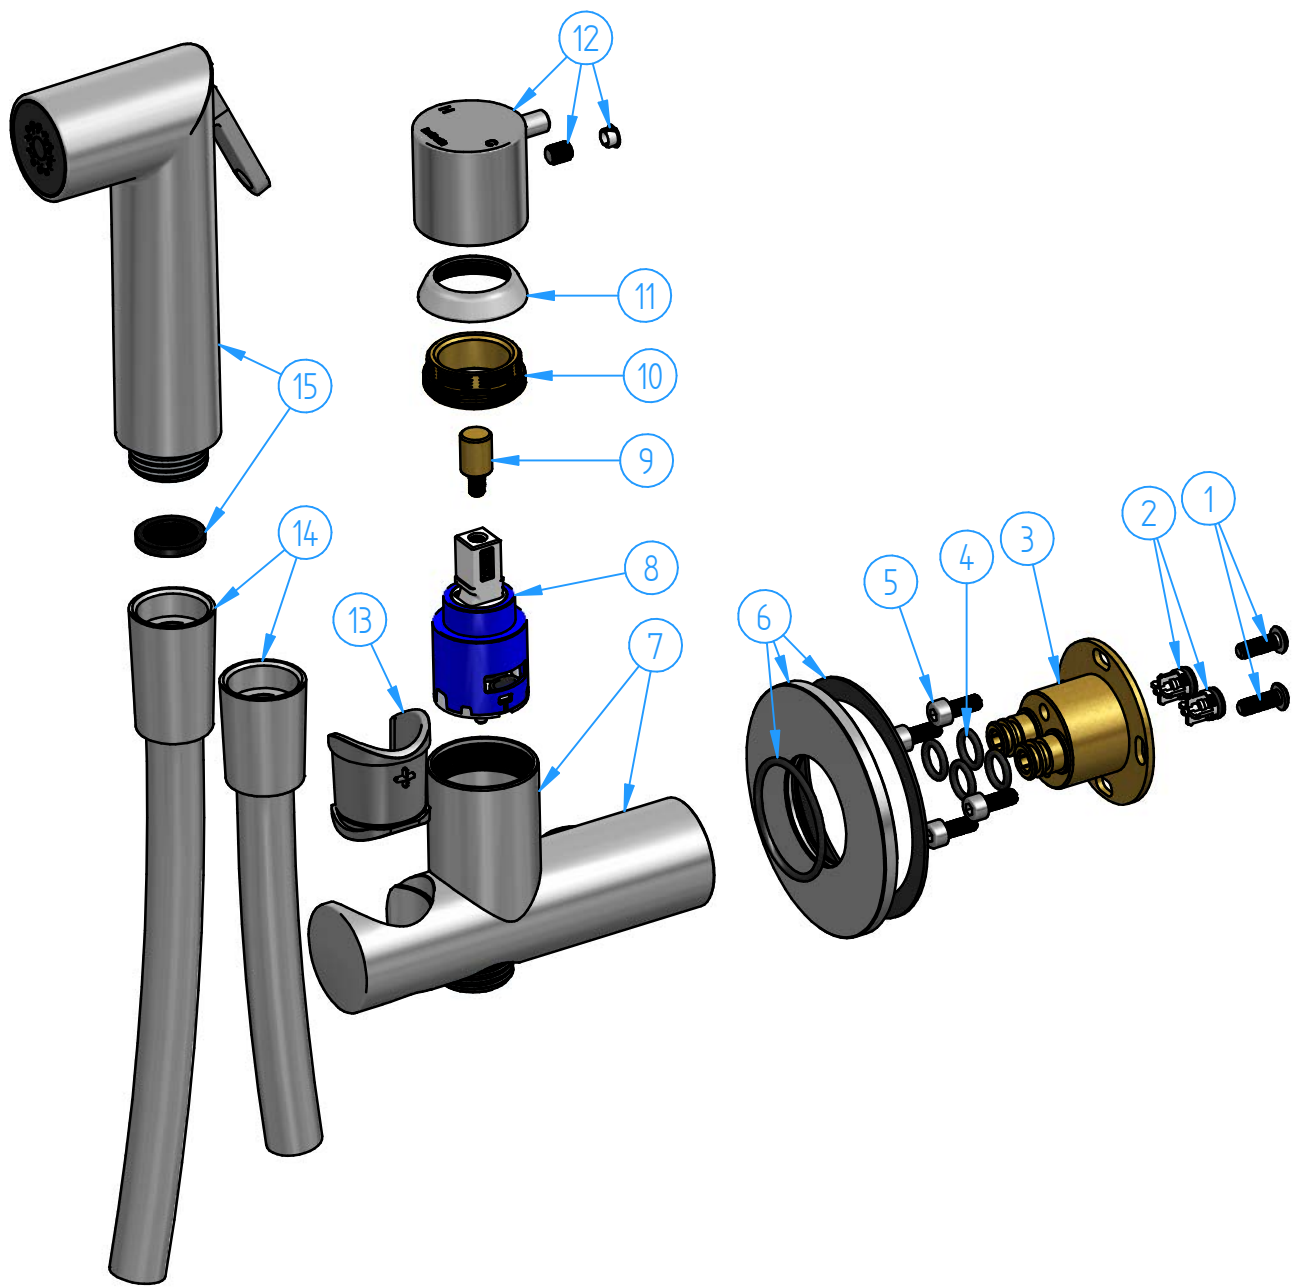

2	KHDS5EXT-00	External parts for KHDS5	1
1	HBKHDS4-00	Internal parts for KHDS4-KHDS5	1
ID Number	Code	Description	Pcs

15	KHDS5-002	Hand shower	1
14	PD-600.HO-00	Flexible hose 120 cm	1
13	SDS32-12	Scratch-resistant plastic insert	1
12	KHDS5-003	Handle set	1
11	KHDS5-05	Cover	1
10	KHDS4-09	Locking nut	1
9	KHDS4-11	Cartridge extension	1
8	KHDS4-004	Ceramic cartridge ø25 (close type)	1
7	KHDS5-004	Preassembled set for mixer body	1
6	KHDS5FL70-00	Wall flange set	1
5	KHDS4-006	Fixing kit	1
4	BR003-11	O.ring 7,65x1,78	4
3	KHDS4-007	Connector set	1
2	KHDS4-006	Check valve	2
1	M173-11	Screw M4x12	2
ID Number	Code	Description	Pcs

7	HBKHDS4-04	Blu plug	1
6	HBKHDS4-05	Red plug	1
5	HBKHDS4-01	Concealed body	1
4	A005-20	O.ring 9.25x1.78	2
3	HBKHDS4-02	Plug	1
2	AC071-07	Screw M4x10	2
1	HBKHDS4-03	Protection cover	1
ID Number	Code	Description	Pcs

N°		REVIEW	Date	Sheet	1 of 3
Description		Shut-off mixer, with push-button hand shower		Scale	1:2
Code		Date of issue	Chamfers not quoted	Material	
KHDS5-00		06/03/2026	0.5x45°	Weight	0 kg
This drawing is property reserved of Hotbath Srl. Without express authorization, the copying, distribution and utilization of this document as well as the communication to others is prohibited.					