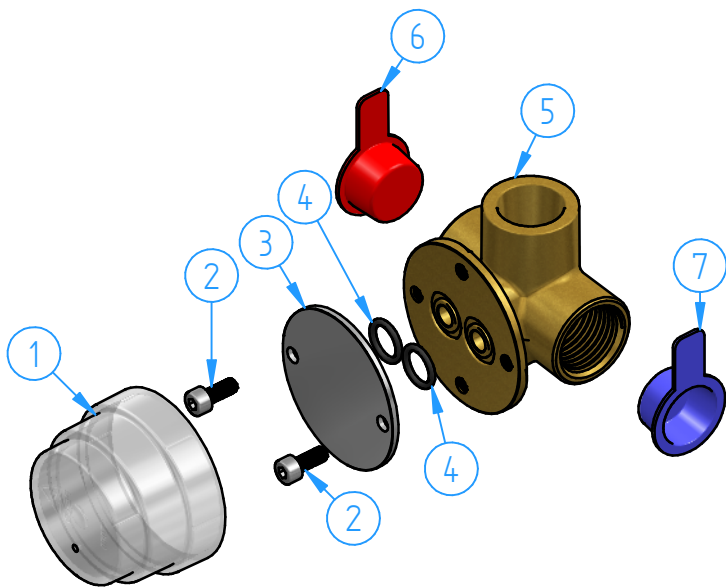

2	KHDS5EXT-00	External parts for KHDS5	1
1	HBKHDS4-00	Internal parts for KHDS4-KHDS5	1
ID Number	Code	Description	Pcs

15	KHDS5-002	Hand shower	1
14	PD-600.HO-00	Flexible hose 120 cm	1
13	SDS32-12	Scratch-resistant plastic insert	1
12	KHDS5-003	Handle set	1
11	KHDS5-05	Cover	1
10	KHDS4-09	Locking nut	1
9	KHDS4-11	Cartridge extension	1
8	KHDS4-004	Ceramic cartridge ø25 (close type)	1
7	KHDS5-004	Preassembled set for mixer body	1
6	KHDS5FL70-00	Wall flange set	1
5	KHDS4-006	Fixing kit	1
4	BR003-11	O.ring 7,65x1,78	4
3	KHDS4-007	Connector set	1
2	KHDS4-006	Check valve	2
1	M173-11	Screw M4x12	2
ID Number	Code	Description	Pcs

7	HBKHDS4-04	Blu plug	1
6	HBKHDS4-05	Red plug	1
5	HBKHDS4-01	Concealed body	1
4	A005-20	O.ring 9.25x1.78	2
3	HBKHDS4-02	Plug	1
2	AC071-07	Screw M4x10	2
1	HBKHDS4-03	Protection cover	1
ID Number	Code	Description	Pcs

N°		REVIEW	Date	Sheet	1 of 3
Description		Shut-off mixer, with push-button hand shower		Scale	1:2
Code		Date of issue	Chamfers not quoted	Material	
KHDS5-00		06/03/2026	0.5x45°	Weight	0 kg
This drawing is property reserved of Hotbath Srl. Without express authorization, the copying, distribution and utilization of this document as well as the communication to others is prohibited.					