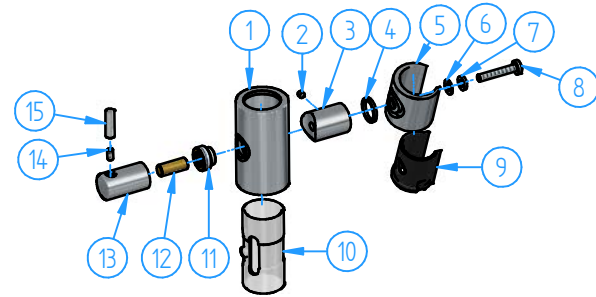

4	GL431-04	Pin for wall bracket	1
3	GL431-17	Dowel M3x4 UNI 5923	1
2	M431-22	O.ring 23.52x1.78	1
1	GL431-02	Wall bracket body	1
ID Nr	Code	Description	Pcs