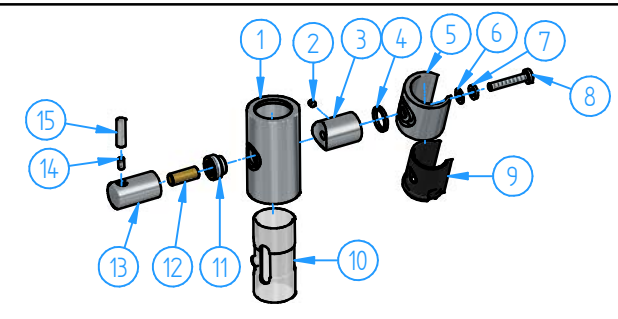

15	GL431-14	Handle	1
14	GL431-15	Dowel M4x8 - UNI 5923	1
13	GL431-22	Handle body	1
12	M307-31	Pushtow	1
11	GL431-21	Lateral nut	1
10	GL431-23	Plastic insert	1
9	M514-07	Scratch-resistant plastic insert	1
8	GL431-26	Screw M5x28	1
7	M307-18	Anti-friction for screw	1
6	M432-08	Stainless steel washer $\phi 10 \times 5$ h1 mm	1
5	M307-19	Handshower bracket	1
4	GL431-25	Anti-friction ring	1
3	GL431-20	Holder for bracket	1
2	M307-22	Dowel	1
1	GL431-19	Sliding body	1
ID Nr	Code	Description	Pcs

32	M355-00	Monospray $\phi 9,4$ cm hand shower	1
31	M015-00	Flexible hose	1
30	M017-00	Flexible hose (for finishes : BBP/BCP and TB in Guy range)	1
29	M100-00	Showerhead $\phi 200$ mm	1
28	M432-001	Adjustable column	1
27	M432-002	Fixing kit and allen wrench	1
26	GL431-06	Wall support	1
25	GL431-18	Telescopic connection	1
24	GL003-09	Dowel M4x5 - UNI 5929	2
23	M432-03	Wall flange	1
22	B077-02	O.ring 17,77 x 1.78	1
21	GL431-14	Handle	1
20	GL431-15	Dowel M4x8 - UNI 5923	1
19	GL431-08	Handle body	1
18	GL077-07	O.ring 20.29 x 2.62	1
17	GL431-16	Upper plastic insert	1
16	GL431-003	Wall bracket set	1
15	GL431-002	Sliding for handshower	1
14	M432-01	Fixed column	1
13	M437-35	O-Ring 17x2	3
12	CB031-05	Gasket	1
11	CB005-16	Wall flange	1
10	M437-32	G1/2" Wall nut	1
9	M437-12	O.Ring 28,5x2,5	2
8	M437-34	Dowel M4x5	2
7	M437-012	Preassembled for diverter	1
6	M437-010	2-Ways diverter cartridge without shut-off	1
5	BR005-05	Locknut	1
4	CB029-05	Adaptor	1
3	CB029-14	Screw M4x10	1
2	M437-14	Dowel M4x5	1
1	M437-011	Handle	1
ID Nr	Code	Description	Pcs

		Sheet 1 of 3	
01	Shower head with black plastic cover	25/05/26	Scale 1:5
N°	REVIEW	Date	
Description			Material
Shower column with wall coupling, $\phi 20$ cm shower head, flexible hose and hand shower			Weight 0 kg
Code M538-00	Date of issue 25/05/2026	Chamfers not quoted 0.5x45°	
This drawing is property reserved of Hotbath Srl. Without express authorization, the copying, distribution and utilization of this document as well as the communication to others is prohibited.