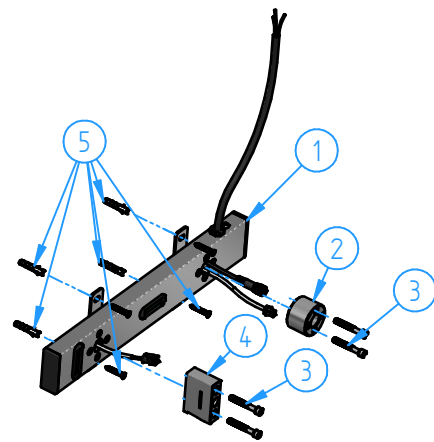

2	RARV135-1EXT-00	External parts for RARV135-1	1
1	MBASES2-00	Concealed parts for RARH50-1, RARV135-1	1
ID Nr	Code	Description	Pcs

5	MBASES2-002	Fixing kit	1
4	MBASES-04	Support body for thermoelement	1
3	MBASES-05	Screw M5x35	4
2	MBASES-01	Control support body	1
1	MBASES2-001	Concealed preassembled set	1
ID Nr	Code	Description	Pcs

6	RARV135-07	Dowel M5x8	1
5	RARV135-05	Centering insert	1
4	RARV135-08	Dowel M5x10	1
3	RARV135-002	Fixing kit	1
2	RARV135-06	Bracket for wall fixing	1
1	RARV135T-001	Rail set body (wth thermometer)	1
ID Nr	Code	Description	Pcs

5	SWIROU-02	Cover	1
4	SWIRAR-001	Thermorgulation button	1
3	SWIRAR-05	Screw M5x88	2
2	SWIROU-01	Thermocontrol body	1
1	SWIROU-03	Centering ring	1
ID Nr	Code	Description	Pcs

2	RARV135T-00	Rail (with thermometer)	1
1	SWIROU-00	Thermocontrol set	1
ID Nr	Code	Description	Pcs

N°		REVIEW	Date	Sheet	1 of 3
Description		Vertical radiator with 1 rail		Scale	1:8
Code		Date of issue	Chamfers not quoted	Material	
RARV135-1-00		10/06/2026	0.5x45°	Weight	
This drawing is property reserved of Hotbath Srl.		Without express authorization, the copying, distribution and utilization of this document as well as the communication to others is prohibited.		0 kg	