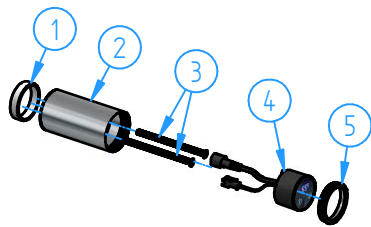

2	RARV135-1EXT-00	External parts for RARV135-1	1
1	MBASES2-00	Concealed parts for RARH50-1, RARV135-1	1
ID Nr	Code	Description	Pcs

5	MBASES2-002	Fixing kit	1
4	MBASES-04	Support body for thermoelement	1
3	MBASES-05	Screw M5x35	4
2	MBASES-01	Control support body	1
1	MBASES2-001	Concealed preassembled set	1
ID Nr	Code	Description	Pcs

6	RARV135-07	Dowel M5x8	1
5	RARV135-05	Centering insert	1
4	RARV135-08	Dowel M5x10	1
3	RARV135-002	Fixing kit	1
2	RARV135-06	Bracket for wall fixing	1
1	RARV135T-001	Rail set body (wth thermometer)	1
ID Nr	Code	Description	Pcs

5	SWIROU-02	Cover	1
4	SWIRAR-001	Thermorgulation button	1
3	SWIRAR-05	Screw M5x88	2
2	SWIROU-01	Thermocontrol body	1
1	SWIROU-03	Centering ring	1
ID Nr	Code	Description	Pcs

2	RARV135T-00	Rail (with thermometer)	1
1	SWIROU-00	Thermocontrol set	1
ID Nr	Code	Description	Pcs