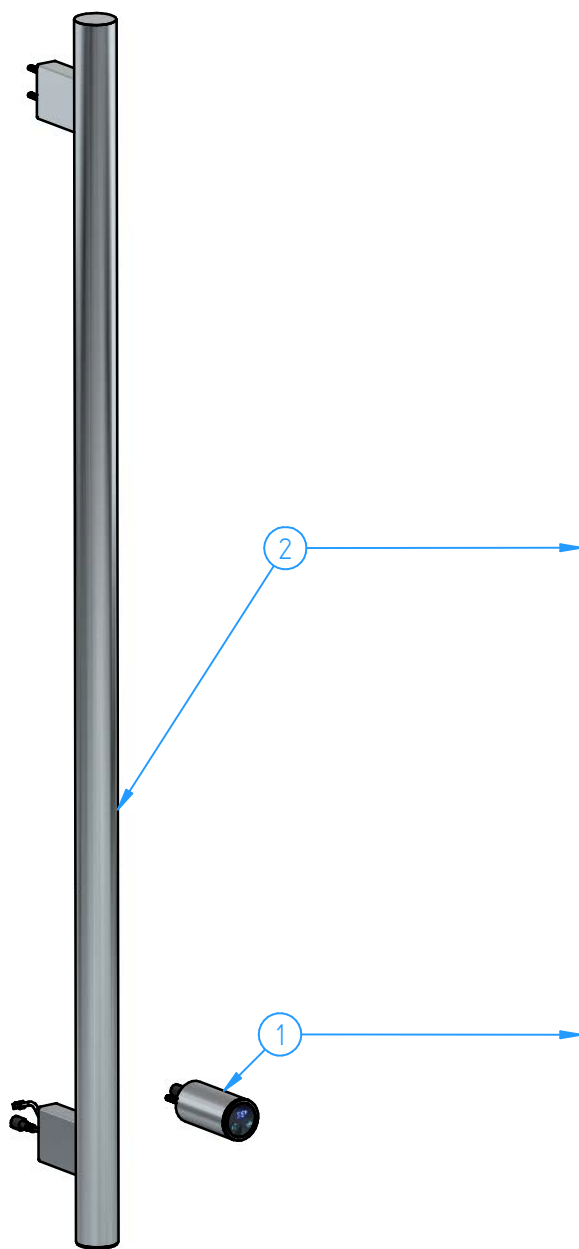

2	RARV135-1EXT-00	External parts for RARV135-1	1
1	MBASES2-00	Concealed parts for RARH50-1, RARV135-1	1
ID Nr	Code	Description	Pcs

5	MBASES2-002	Fixing kit	1
4	MBASES-04	Support body for thermoelement	1
3	MBASES-05	Screw M5x35	4
2	MBASES-01	Control support body	1
1	MBASES2-001	Concealed preassembled set	1
ID Nr	Code	Description	Pcs

6	RARV135-07	Dowel M5x8	1
5	RARV135-05	Centering insert	1
4	RARV135-08	Dowel M5x10	1
3	RARV135-002	Fixing kit	1
2	RARV135-06	Bracket for wall fixing	1
1	RARV135T-001	Rail set body (wth thermometer)	1
ID Nr	Code	Description	Pcs

5	SWIROU-02	Cover	1
4	SWIRAR-001	Thermorgulation button	1
3	SWIRAR-05	Screw M5x88	2
2	SWIROU-01	Thermocontrol body	1
1	SWIROU-03	Centering ring	1
ID Nr	Code	Description	Pcs

2	RARV135T-00	Rail (with thermometer)	1
1	SWIROU-00	Thermocontrol set	1
ID Nr	Code	Description	Pcs

N°		REVIEW	Date	Sheet	1 of 3
Description		Vertical radiator with 1 rail		Scale	1:8
Code		Date of issue	Chamfers not quoted	Material	
RARV135-1-00		10/06/2026	0.5x45°	Weight	
This drawing is property reserved of Hotbath Srl.		Without express authorization, the copying, distribution and utilization of this document as well as the communication to others is prohibited.		0 kg	