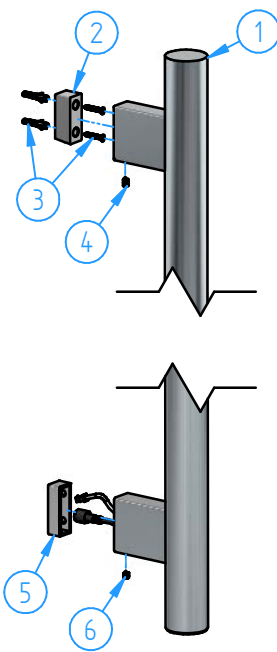

2	RARV135-1EXT-00	External parts for RARV135-1	1
1	MBASES2-00	Concealed parts for RARH50-1, RARV135-1	1
ID Nr	Code	Description	Pcs

5	MBASES2-002	Fixing kit	1
4	MBASES-04	Support body for thermoelement	1
3	MBASES-05	Screw M5x35	4
2	MBASES-01	Control support body	1
1	MBASES2-001	Concealed preassembled set	1
ID Nr	Code	Description	Pcs

6	RARV135-07	Dowel M5x8	1
5	RARV135-05	Centering insert	1
4	RARV135-08	Dowel M5x10	1
3	RARV135-002	Fixing kit	1
2	RARV135-06	Bracket for wall fixing	1
1	RARV135T-001	Rail set body (wth thermometer)	1
ID Nr	Code	Description	Pcs

5	SWIROU-02	Cover	1
4	SWIRAR-001	Thermorgulation button	1
3	SWIRAR-05	Screw M5x88	2
2	SWIROU-01	Thermocontrol body	1
1	SWIROU-03	Centering ring	1
ID Nr	Code	Description	Pcs

2	RARV135T-00	Rail (with thermometer)	1
1	SWIROU-00	Thermocontrol set	1
ID Nr	Code	Description	Pcs

N°		REVIEW	Date	Sheet	1 of 3
Description		Vertical radiator with 1 rail		Scale	1:8
Code		Date of issue	Chamfers not quoted	Material	
RARV135-1-00		10/06/2026	0.5x45°	Weight	
This drawing is property reserved of Hotbath Srl.		Without express authorization, the copying, distribution and utilization of this document as well as the communication to others is prohibited.		0 kg	